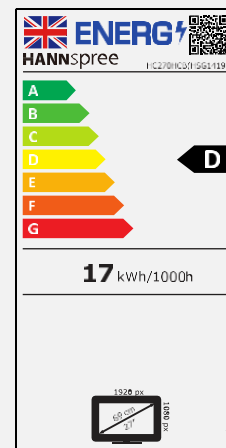

#### SIZE, RESOLUTION

27"  
16:9 Aspect Ratio

Full HD  
1920 x 1080

#### OTHER FEATURES

Ultra  
Slim

Low Blue  
Light  
Mode

Tilt

Flicker  
Free

Display Size	68.6cm / 27" Diagonal, Curved Panel 1800R
Panel Type	LED Backlight VA Panel (*)
Aspect Ratio	16:9
Resolution (H x V)	1920 x 1080 Full HD
Brightness (Typ.)	250cd/m <sup>2</sup>
Contrast (Typ.)	3.000:1 (Typical)
Contrast (Active)	10M:1 (Active)
Viewing Angle L/R; U/D	178° H – 178° V (CR >10)
Response Time	8 msec
Pixel Pitch	0,3114 (H) x 0,3114 (V) mm
Panel Surface	Anti-Glare; Haze-level 25%
Display Colors	16.7M Colors
Horizontal Frequency	30 ~ 83 kHz
Vertical Frequency	56 ~ 75 Hz
Max Display Frequency	1920 x 1080 @ 60Hz
Input 1	D-Sub (VGA)
Input 2	HDMI 1.4
Input 3	-
Buil-in Speakers	Yes, 2W x 2
Power Consumption	On: 17W; Standby: 0,2W; Off: 0,2W
Power Range	External PSU DC: 12V – 4A Input: AC 100 ~ 240 Volt; 50 ~ 60 Hz
Product Dimensions	612 x 188,3 x 462,7 mm with stand (W x D x H)
Packing Dimensions	675 x 125 x 431 mm (W x D x H)
Net / Gross Weight	3,62 Kg / 5,15 Kg (±0,3KG)

VESA Mounting	100 x 100 mm
Monitor Stand	Normal Stand
Tilt / Kensington Lock	-4° ~ +11° (±1°) / Yes
Pivot / Swivel	- / -
Controls	MENU / EXIT / ▲ / ▼ / POWER
Color	Warm / Nature / Cool / User Modes
Preset Mode	PC, Movie, Game, ECO Modes
Bezel & Color Plan	Front Bezel, Rear Cover: Black Color Base and Stand: Black Color
On Screen Display	12 OSD Languages
Accessory	Power Adaptor with cable (1,5m); HDMI Cable (1,5m); Quick Start Guide; Warranty Card
Other Features	Low Blue Light Mode / Flicker Free

Supplier's Name	HANNspree
Model Name	HC270HCB
Energy efficiency class for standard Dynamic Range (SDR)	D
Annual Energy Power Consumption (kWh/1000h)	17 kWh/1000h
On mode power demand for Standard Dynamic Range (SDR)	17 W
Off mode power demand (W)	0,2 W
Standby mode power demand (W)	0,2 W
Screen Diagonal (cm / inches)	68,6cm / 27"
Resolution	1920 x 1080