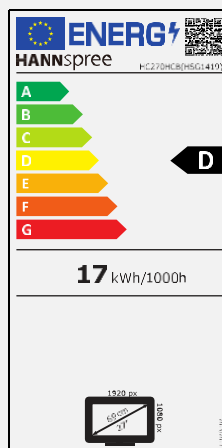

#### OTHER FEATURES

Ultra  
Slim

Low Blue  
Light  
Mode

Tilt

Flicker  
Free

Display Size	68.6cm / 27" Diagonal, Curved Panel 1800R
Panel Type	LED Backlight VA Panel (*)
Aspect Ratio	16:9
Resolution (H x V)	1920 x 1080 Full HD
Brightness (Typ.)	250cd/m <sup>2</sup>
Contrast (Typ.)	3.000:1 (Typical)
Contrast (Active)	10M:1 (Active)
Viewing Angle L/R; U/D	178° H – 178° V (CR >10)
Response Time	8 msec
Pixel Pitch	0,3114 (H) x 0,3114 (V) mm
Panel Surface	Anti-Glare; Haze-level 25%
Display Colors	16.7M Colors
Horizontal Frequency	30 ~ 83 kHz
Vertical Frequency	56 ~ 75 Hz
Max Display Frequency	1920 x 1080 @ 60Hz
Input 1	D-Sub (VGA)
Input 2	HDMI 1.4
Input 3	-
Buil-in Speakers	Yes, 2W x 2
Power Consumption	On: 17W; Standby: 0,2W; Off: 0,2W
Power Range	External PSU DC: 12V – 4A Input: AC 100 ~ 240 Volt; 50 ~ 60 Hz
Product Dimensions	612 x 188,3 x 462,7 mm with stand (W x D x H)
Packing Dimensions	675 x 125 x 431 mm (W x D x H)
Net / Gross Weight	3,62 Kg / 5,15 Kg (±0,3KG)

VESA Mounting	100 x 100 mm
Monitor Stand	Normal Stand
Tilt / Kensington Lock	-4° ~ +11° (±1°) / Yes
Pivot / Swivel	- / -
Controls	MENU / EXIT / ▲ / ▼ / POWER
Color	Warm / Nature / Cool / User Modes
Preset Mode	PC, Movie, Game, ECO Modes
Bezel & Color Plan	Front Bezel, Rear Cover: Black Color Base and Stand: Black Color
On Screen Display	12 OSD Languages
Accessory	Power Adaptor with cable (1,5m); HDMI Cable (1,5m); Quick Start Guide; Warranty Card
Other Features	Low Blue Light Mode / Flicker Free

Supplier's Name	HANNspree
Model Name	HC270HCB
Energy efficiency class for standard Dynamic Range (SDR)	D
Annual Energy Power Consumption (kWh/1000h)	17 kWh/1000h
On mode power demand for Standard Dynamic Range (SDR)	17 W
Off mode power demand (W)	0,2 W
Standby mode power demand (W)	0,2 W
Screen Diagonal (cm / inches)	68,6cm / 27"
Resolution	1920 x 1080